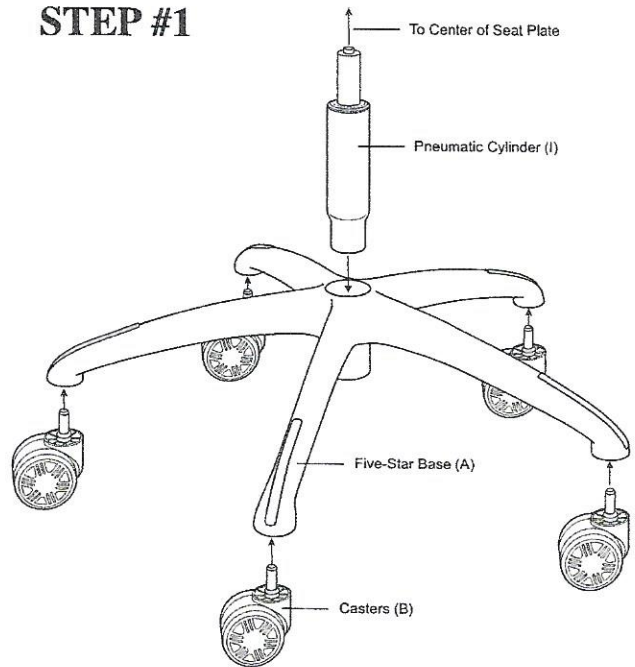

BEVCO®

CHAIR ASSEMBLY INSTRUCTION GUIDE for MESH CHAIRS

PARTS LIST

- A - Five-Star Base
- B - Casters
- C - Armrests
- D - Seating Assembly
- E - Seat Back
- F - Pneumatic Cylinder
- G - Screw Set With Allen Wrench

If you have any concerns or problems, please contact Bevco customer service at 800-864-2991.

Be certain to tighten all fasteners appropriately.

STEP #1