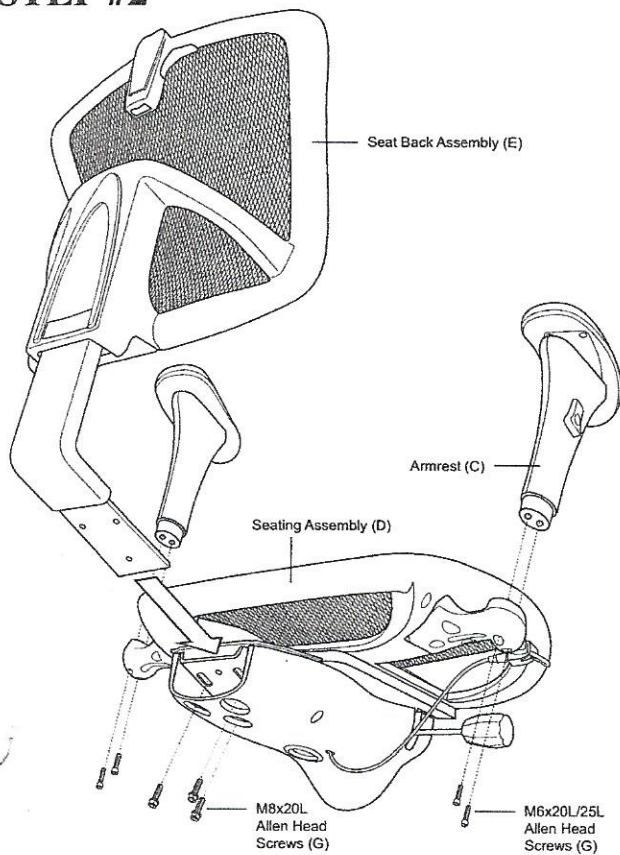

BEVCO®

CHAIR ASSEMBLY INSTRUCTION GUIDE for MESH CHAIRS

PARTS LIST

- A - Five-Star Base
- B - Casters
- C - Armrests
- D - Seating Assembly
- E - Seat Back
- F - Pneumatic Cylinder
- G - Screw Set With Allen Wrench

If you have any concerns or problems, please contact Bevco customer service at 800-864-2991.

Be certain to tighten all fasteners appropriately.

STEP #1

STEP #2

STEP #3