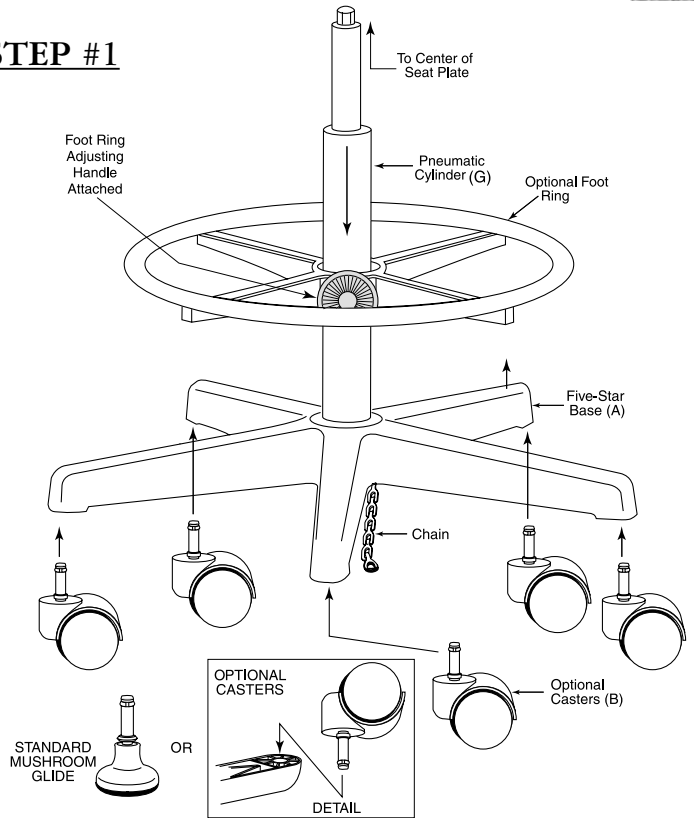

PARTS LIST

- A-Five-star Base
- B-Casters or Glides
- C-Back Support Bar
- D-Upholstered Backrest
- E-Upholstered Seat
- F-Seat Plate
- G-Pneumatic Cylinder

I-Plastic Bag Includes

- I1. 4 - 1/4" x 1" screws
- I2. Threaded plastic handwheel cover
- I3. 2 - 1/4" x 1 1/4" screws w/attached star washers
- I5. 4 - metal star washers

If you have any concerns or problems, please contact Bevco customer service at 800-864-2991.

Be certain to tighten all fasteners appropriately.

STEP #1