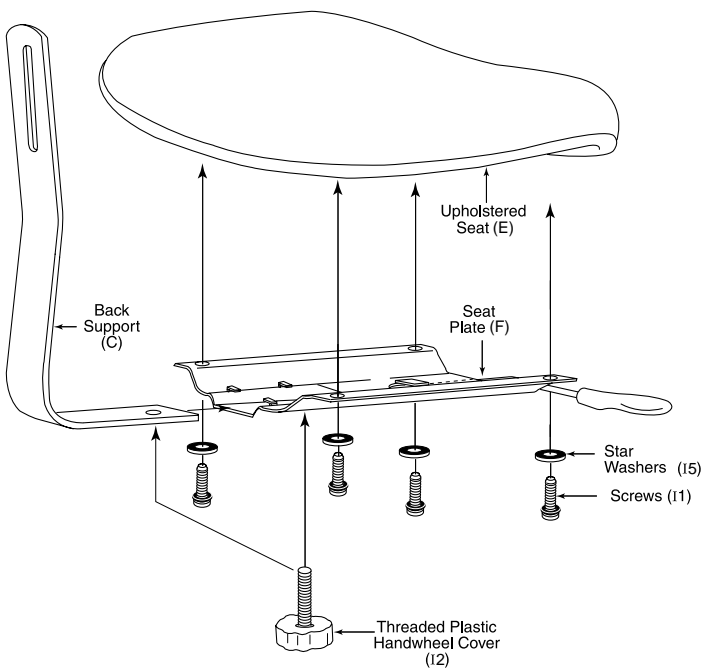

PARTS LIST

- A-Five-star Base
- B-Casters or Glides
- C-Back Support Bar
- D-Upholstered Backrest
- E-Upholstered Seat
- F-Seat Plate
- G-Pneumatic Cylinder

I-Plastic Bag Includes

- I1. 4 - 1/4" x 1" screws
- I2. Threaded plastic handwheel cover
- I3. 2 - 1/4" x 1 1/4" screws w/attached star washers
- I5. 4 - metal star washers

If you have any concerns or problems, please contact Bevco customer service at 800-864-2991.

Be certain to tighten all fasteners appropriately.

STEP #1

STEP #2

STEP #3