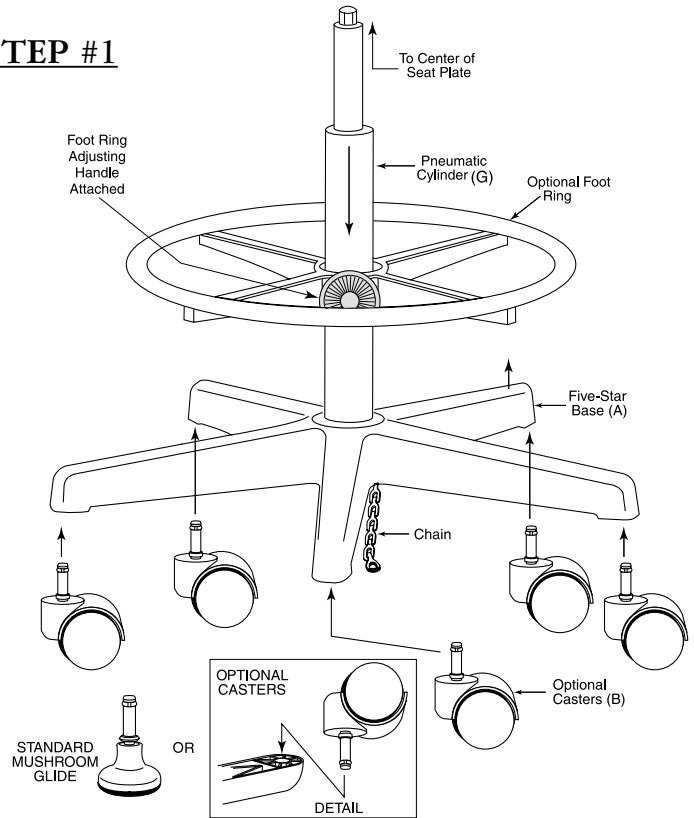

PARTS LIST

- A-Five-star Base
- B-Casters or Glides
- C-Back Support Bar
- D-Upholstered Backrest
- E-Upholstered Seat
- F-Seat Plate
- G-Pneumatic Cylinder
- H-Male Handwheel
- I-Female Handwheel

J-Plastic Bag Includes

- J1. 4 - 1/4" x 1" screws
- J2. 2 - 1/4" x 1 1/4" screws w/attached star washers
- I3. 4 - metal washers

If you have any concerns or problems, please contact Bevco customer service at 800-864-2991.

Be certain to tighten all fasteners appropriately.

STEP #1