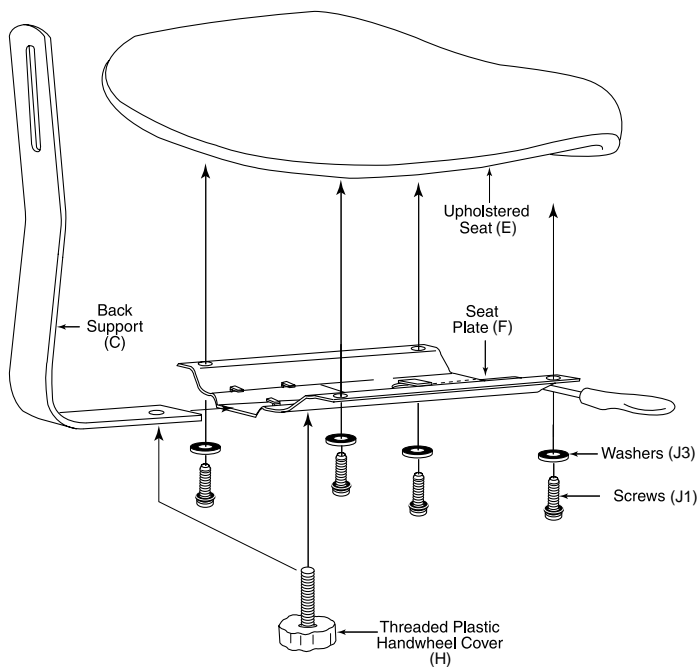

PARTS LIST

- A-Five-star Base
- B-Casters or Glides
- C-Back Support Bar
- D-Upholstered Backrest
- E-Upholstered Seat
- F-Seat Plate
- G-Pneumatic Cylinder
- H-Male Handwheel
- I-Female Handwheel

J-Plastic Bag Includes

- J1. 4 - 1/4" x 1" screws
- J2. 2 - 1/4" x 1 1/4" screws w/attached star washers
- I3. 4 - metal washers

If you have any concerns or problems, please contact Bevco customer service at 800-864-2991.

Be certain to tighten all fasteners appropriately.

STEP #1

STEP #2

STEP #3